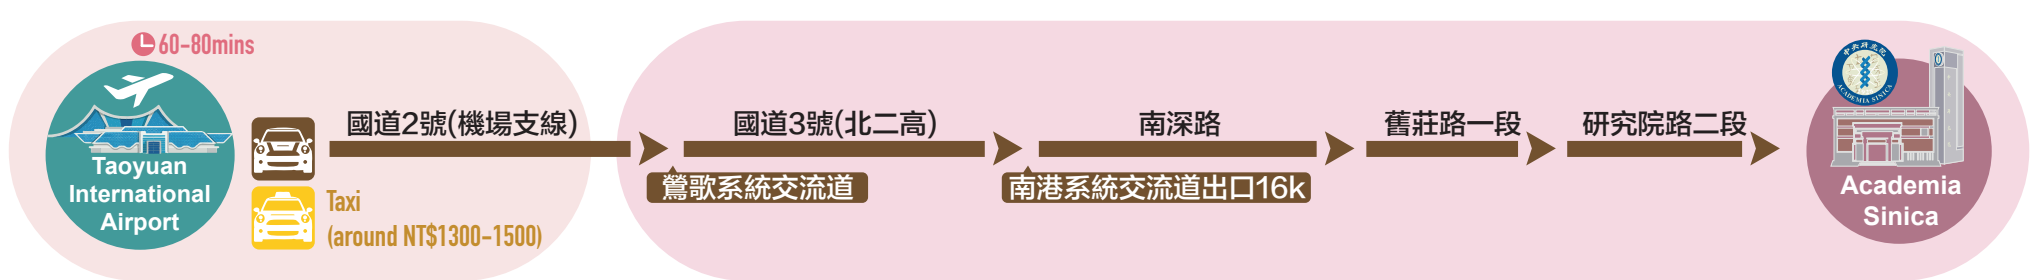

 中和新蘆線
Zhonghe-Xinlu Line

 松山新店線
Songshan-Xindian Line

 台灣鐵路(TRA)
Taiwan Railways

 公車
Public Bus

 板南線
Bannan Line

 文湖線
Wenhu Line

 轉乘站
Transfer Station

Taiwan Taoyuan International Airport to Academia Sinica

Taoyuan County

Taipei City

Taipei City to Academia Sinica (Include Songshan Airport)

公車
Public Bus

Fares  悠遊卡
EASYCARD

Pay by **EasyCard** or
cash (NT\$15, no change return)

BL 22 Exit 2  Nangang Stop
Route 270, 212, BL25

+

Bus

Nangang Station

Go To MRT  Exit 2 (Zhongxiao E.Rd.)

Nangang Stop Route 270, 212, BL25

Taxi (around NTD\$150)

Academia Sinica

Songshan Airport to Green World Hotel NanGang