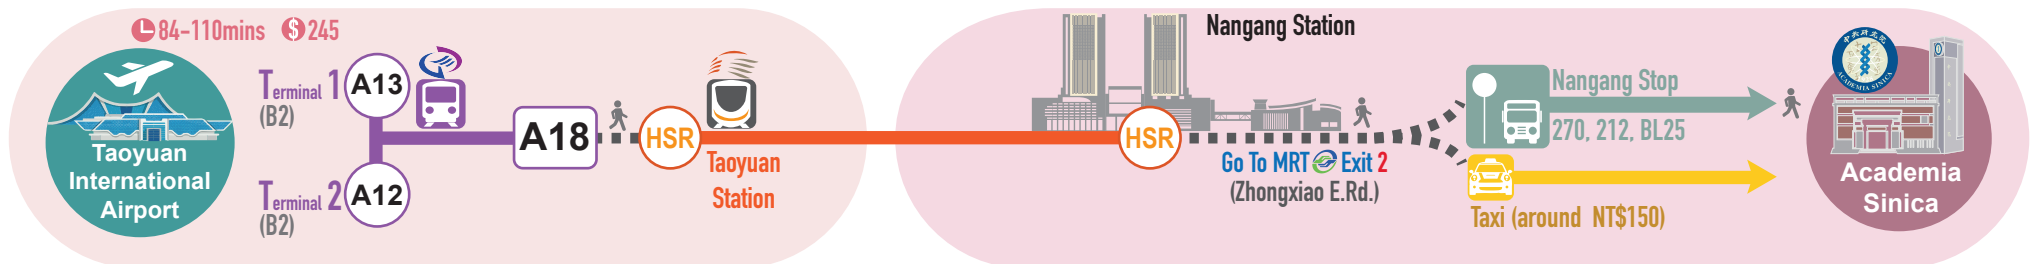

 中和新蘆線
Zhonghe-Xinlu Line

 松山新店線
Songshan-Xindian Line

 台灣鐵路(TRA)
Taiwan Railways

 公車
Public Bus

 板南線
Bannan Line

 文湖線
Wenhu Line

 轉乘站
Transfer Station

Taiwan Taoyuan International Airport to Academia Sinica

Taoyuan County

Taipei City

Taipei City to Academia Sinica (Include Songshan Airport)

公車
Public Bus

Fares  悠遊卡
EASYCARD

Pay by **EasyCard** or
cash (NT\$15, no change return)

BL 22 Exit 2  Nangang Stop
Route 270, 212, BL25

+

Bus

Nangang Station

Go To MRT  Exit 2 (Zhongxiao E.Rd.)

Nangang Stop Route 270, 212, BL25

Taxi (around NTD\$150)

Academia Sinica

Songshan Airport to Green World Hotel NanGang